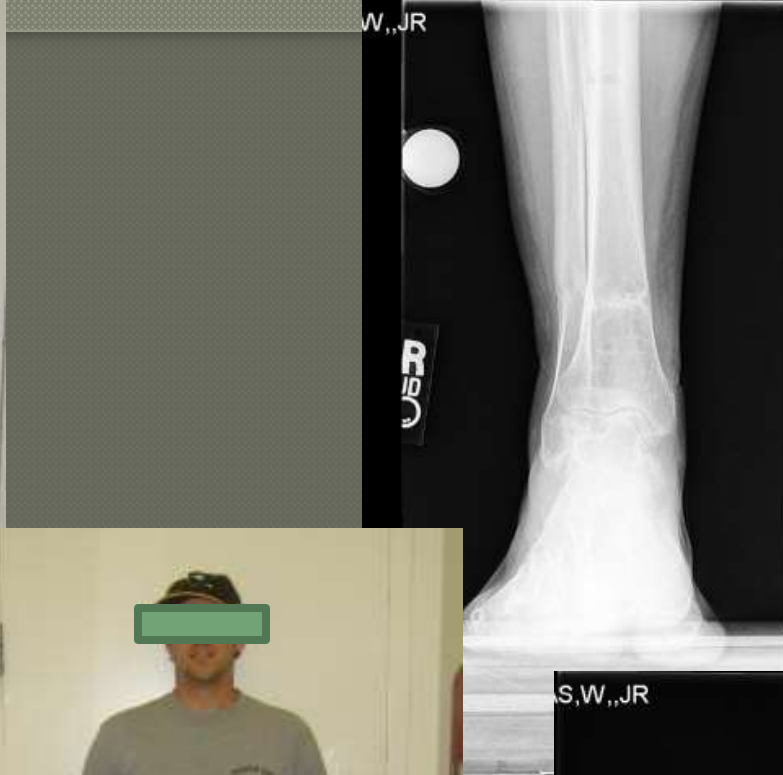

# Ankle Distraction with Bony Deformity Correction

**S. Robert Rozbruch, MD**

Chief, Limb Lengthening & Complex Reconstruction Service  
Professor of Clinical Orthopedic Surgery

LIMB **LENGTHENING**.COM

before

# After

after

DOUGLAS

FOR MORE VIEWS

gery

before

S,W,,JR

after