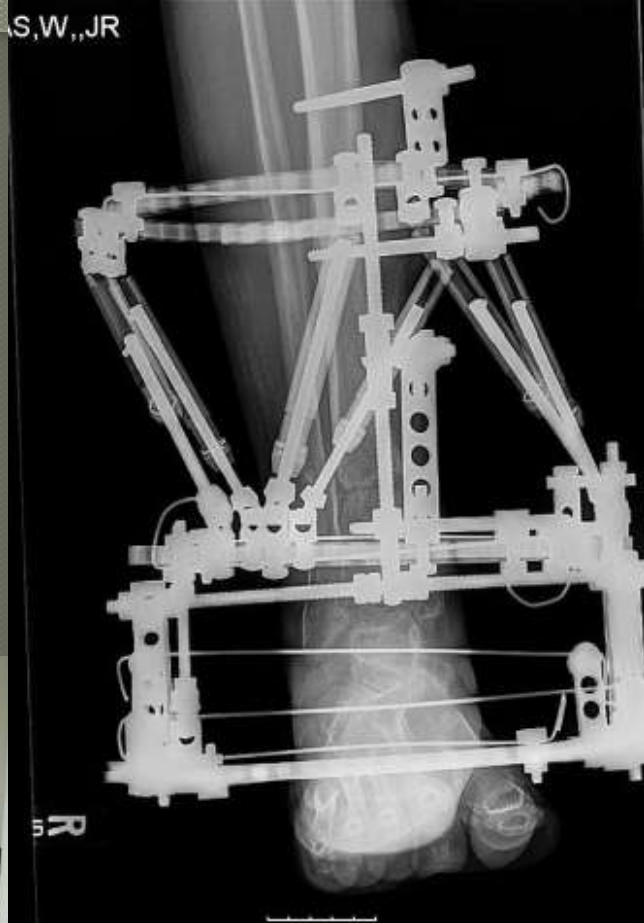

# Ankle Distraction with Bony Deformity Correction

**S. Robert Rozbruch, MD**

Chief, Limb Lengthening & Complex Reconstruction Service  
Professor of Clinical Orthopedic Surgery

LIMB **LENGTHENING**.COM

before

# After

after

DOUGLAS

FOR MORE VIEWS

gery

before

S,W,,JR

after